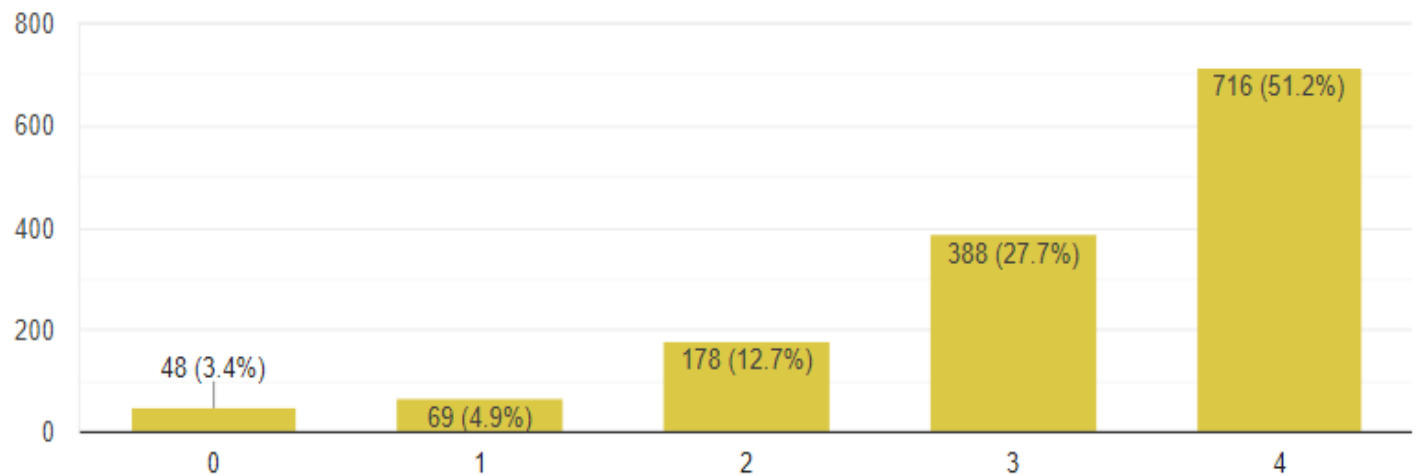

Does the campus has clean & green-lawns and cordial atmosphere with discipline?

1,399 responses