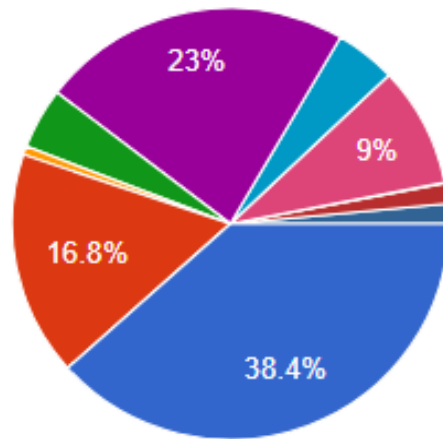

Degree:

1,399 responses