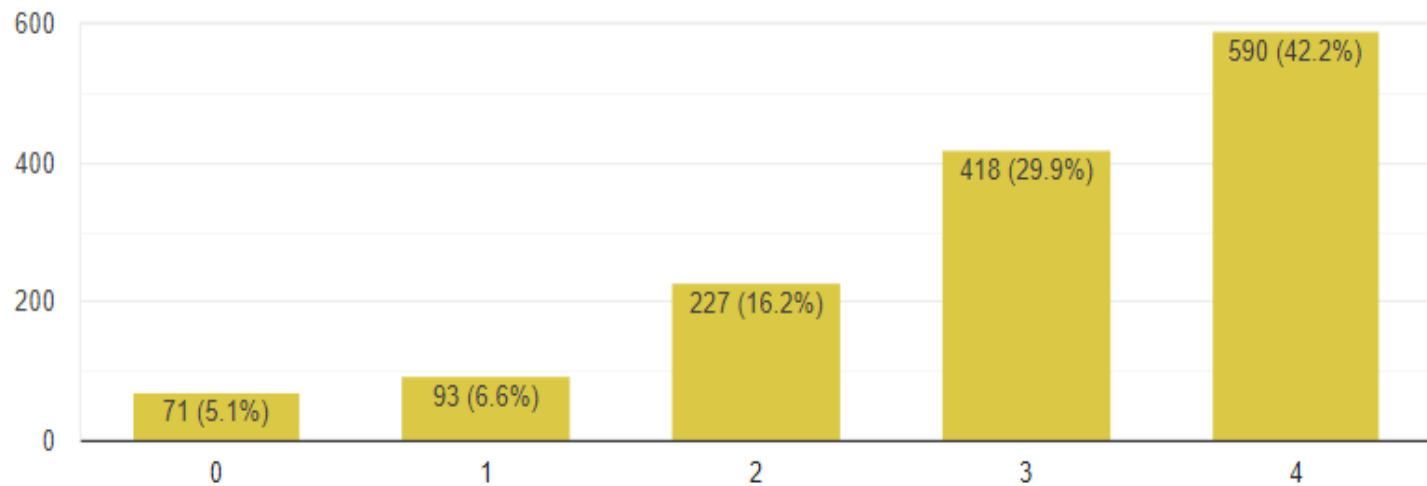

Do the rural students especially girls have adequate commuting facility to the college?

1,399 responses