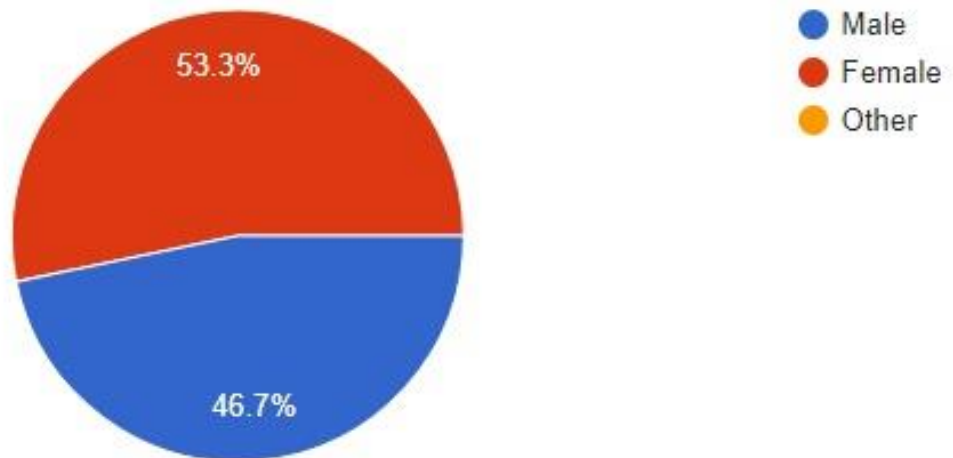

## Student Satisfaction Survey 2020-21

**Number of responses: 1399**

Student Name: 1399 responses

Date of Birth: 1399 responses

Gender:

1,399 responses

Mobile no: 1399 responses

E-Mail: 1399 responses